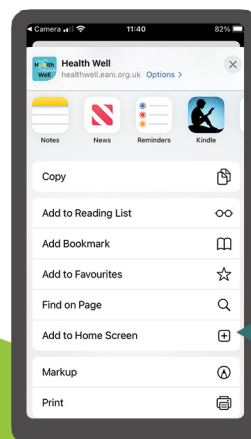

Add Health Well to your tablet or smartphone!

For Apple – Safari

Step One

Launch Safari and log in to the type in the following web address:

<https://healthwell.eani.org.uk>

OR

Scan this code using your phone camera.

Step Two

Tap the 'share button' menu button and tap 'Add to Home Screen'. Tap 'Add' and Safari will add a Health Well icon to your home screen.

=